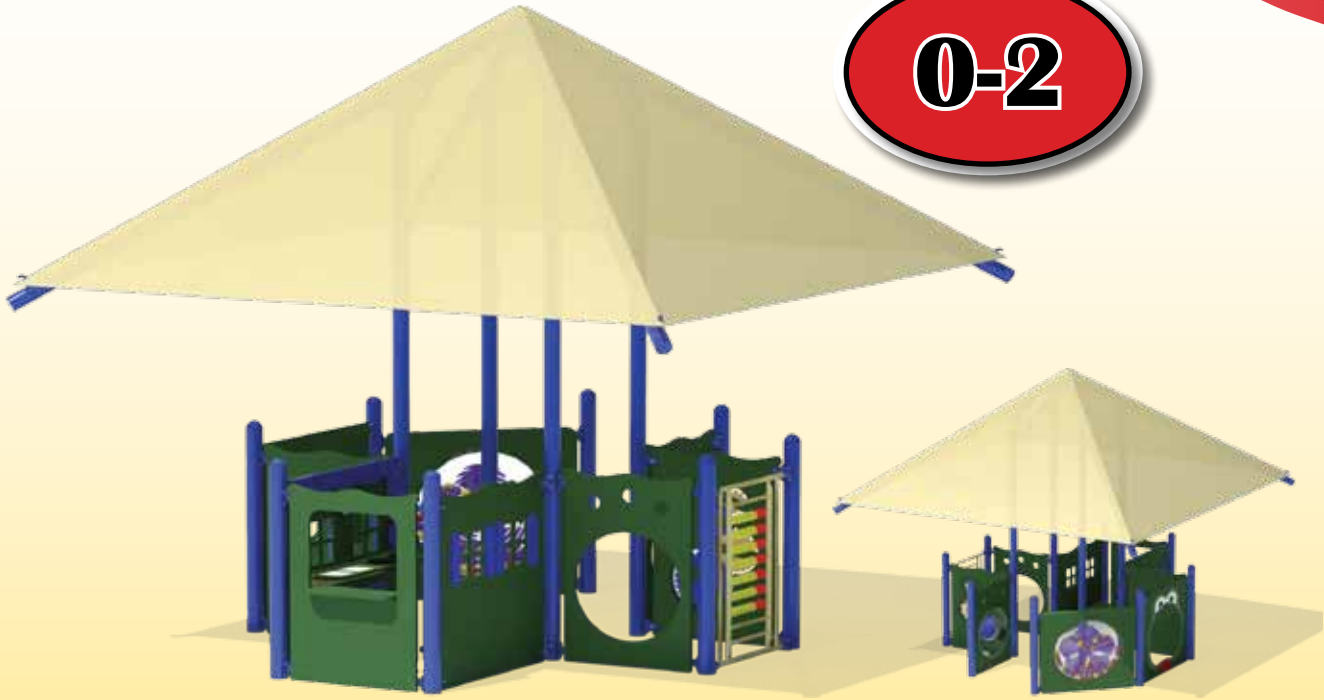

Item #	Weight	Price
TFR13389	515 lbs.	\$2,704

Infant Gazebo

Featuring 5 play events including a crawl tunnel, bubble panel, gear panel and our new frog crawl thru and kitchen panels.

Unit Number	PS3-29148
Unit Price	\$7,279
Child Capacity	6
Actual Size	12'x10'
ASTM Use Zone	24'x22'
Weight	752 lbs.

Toddler Step 'N Slide

Toddlers can access this playground with a single lily pad step and go for a ride down the 90° curve slide. This unit also features a touch of fun with our new butterfly toppers.

Unit Number	PS3-28618
Unit Price	\$4,530
Child Capacity	10
Actual Size	5'x12'
ASTM Use Zone	17'x24'
Weight	618 lbs.

Kid Krawler

Features decks that are 24" off the ground and a half gate for easy access to crawlers. Also features window, bubble and starbursts panels along with a crawl tunnel and tube slide.

Unit Number	PS3-29184
Unit Price	\$6,605
Child Capacity	18
Actual Size	14'x4'
ASTM Use Zone	28'x16'
Weight	739 lbs.

0-2

Panels Galore

Features 10 panels that encourage imaginative and interactive play: Bubble, Gear, Abacus, Crawl Thru, Window w/Seat, Store Front, Kitchen, Puppet, Frog Crawl and Ball Turn. 12'x12' shade included.