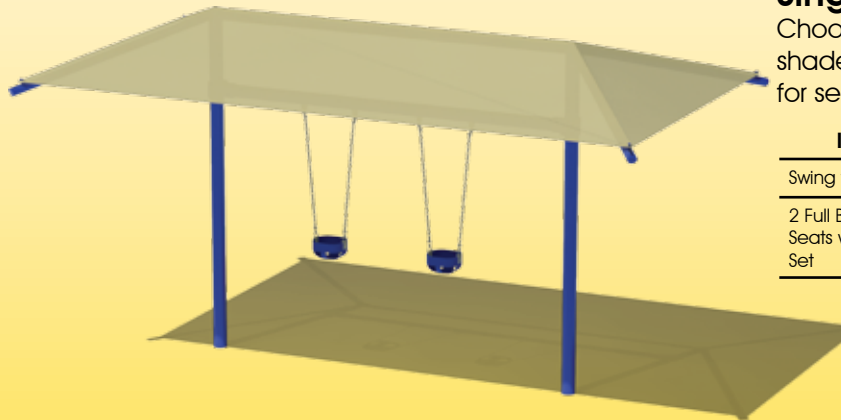

These tough, easy-to-handle, colorful blocks make every child a budding architect!

Starter Set

12 single blocks
3 double blocks
3 corner blocks
\$741

Mega Set

36 single blocks
9 double blocks
9 corner blocks
\$1,474

Freestanding Puppet Show Panel

Entertain your little ones with our new puppet show panel. Individual lily pads sold separately.

Item	Item #	Weight	Price
Panel	TFR16138	160 lbs.	\$727
Single Lily Pad	TFR 14881	30 lbs.	\$161