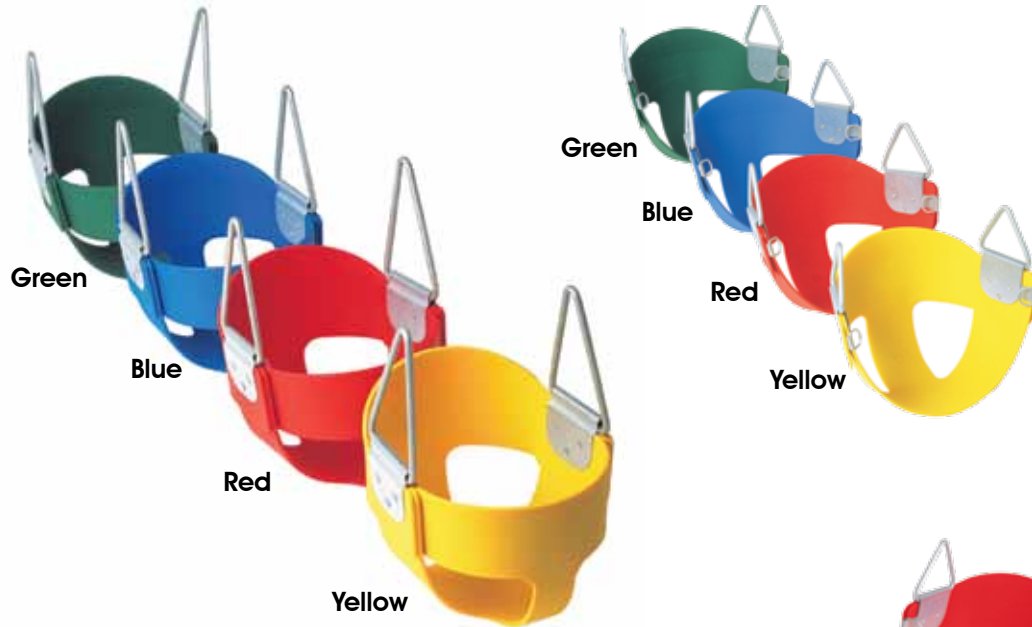

Available Colors

Half and Full Bucket Seats

These seats have unique high backs for added support and comfort and have full stainless steel inserts.

Half bucket seats also available with optional safety chain.

Each item number includes two seats and all necessary chain and hardware for each swing bay. Order one item number per bay ordered.